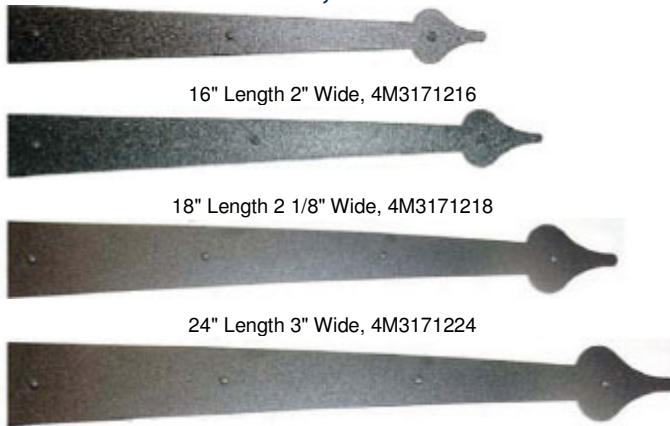

AMERICANA SERIES

Black powder coated stamped steel · Crinkle texture finish

HINGES, LOCKS AND DECORATIVE ESCUTCHEONS

16" Length 2" Wide, 4M3171216

18" Length 2 1/8" Wide, 4M3171218

24" Length 3" Wide, 4M3171224

30" Length 3 5/8" Wide, 4M3171230

The staple of the Carriage House Line; Spear End Stamped Steel hinges with an old world crinkle finish; Traditional black, or any of our 6 Elegance Colors.

16" Bean End Hinge 1 3/4" Wide (shown), 4M3171316